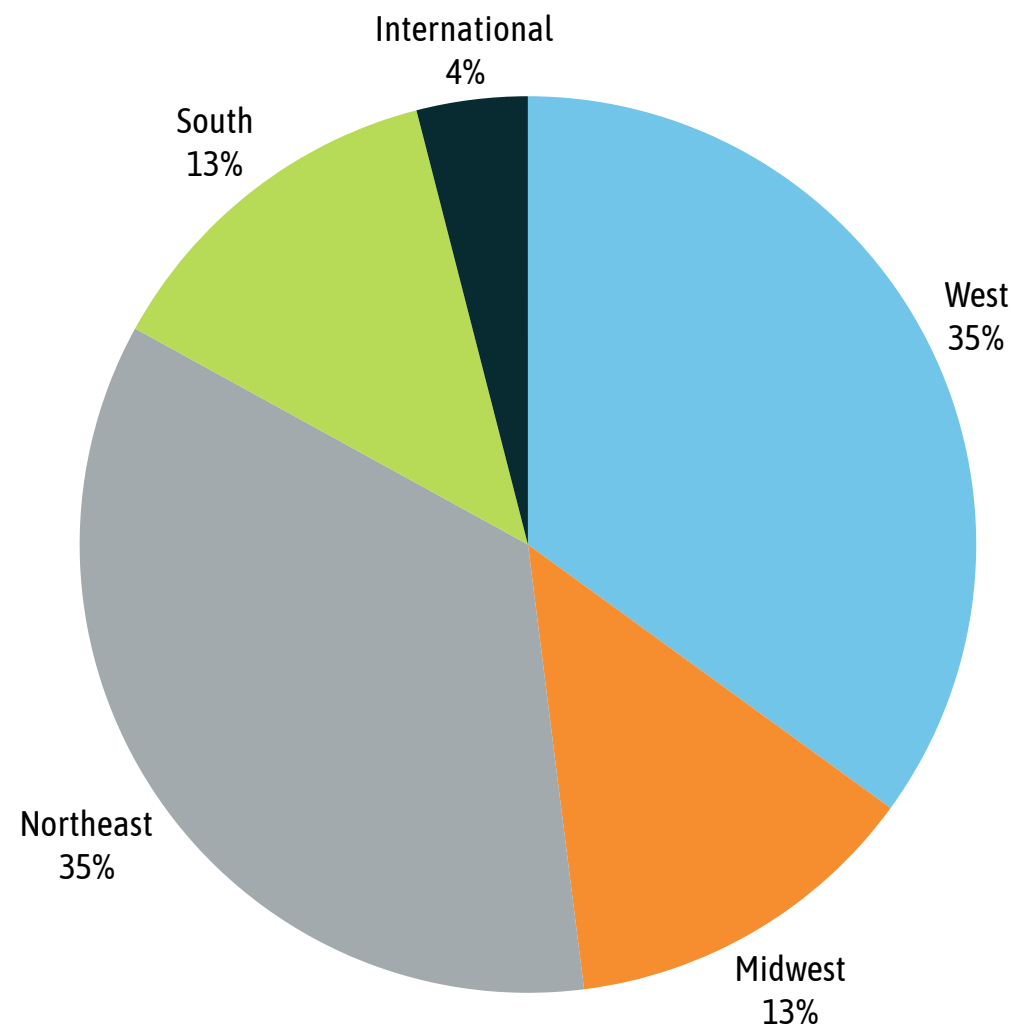

# ANTIOCH UNIVERSITY

Graduate School of Leadership and Change

## Cohort 24 Demographics

Location

Occupational Sector

Age