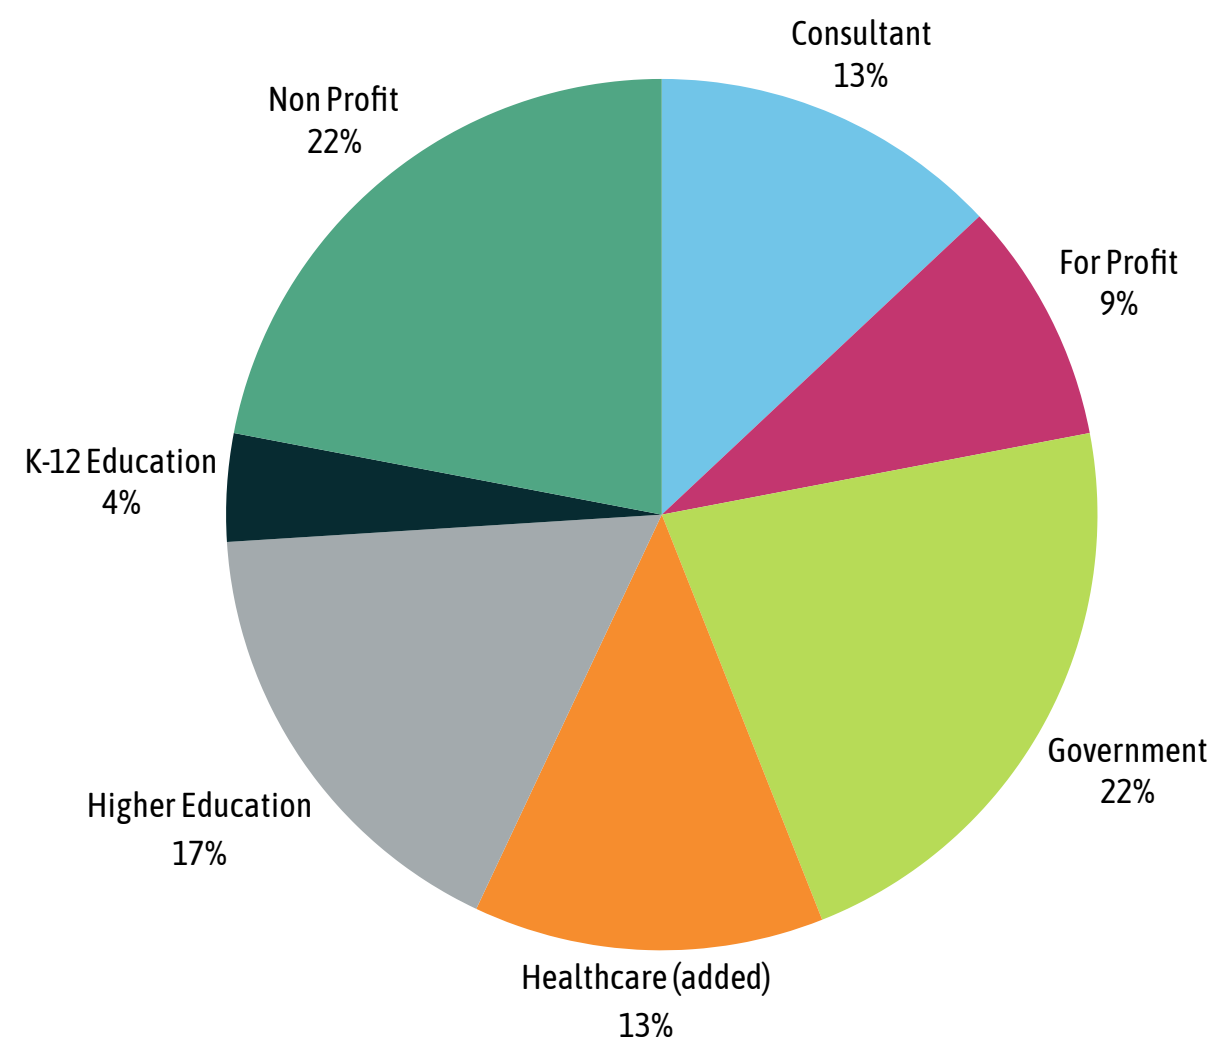

# ANTIOCH UNIVERSITY

Graduate School of Leadership and Change

## Cohort 24 Demographics

Location

Occupational Sector

Age